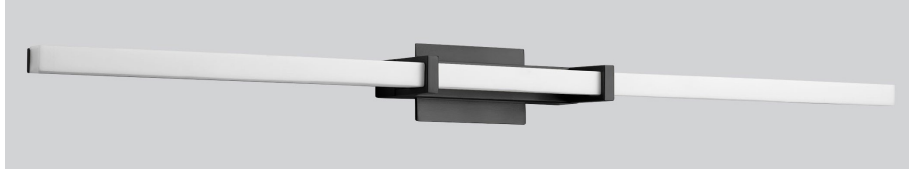

WAND Vanity

3-56-xx

oxygen

FIXTURE TYPE _____ LOCATION _____
 PROJECT _____ DATE _____

-15 Black

-24 Satin Nickel

-40 Aged Brass

LIGHT SOURCE 1x 37.0W LED, 3000K, CRI 90
LUMINAIRE POWER 43.2W Input Power at 120V
RATED LIFE 60000 hr RL
OPTIONAL COLOR TEMPERATURES 3000K Only
LUMEN OUTPUT Delivered: 3049 lm (LM-79)
INPUT VOLTAGE 120V & 277V AC, 50/60Hz
DRIVER OUTPUT* 44.1W max power @1050mA
DIMMING TRIAC and ELV dimming at 120V AC;
 0-10V dimming, 100% to 1% current output
CONSTRUCTION Cold Rolled Steel Housing
DIFFUSER - Matte White Acrylic
FINISHES Black (-15), Satin Nickel (-24), Aged Brass (-40)
MOUNTING With Small Backplate - 2"x3" J-Box, 4" Square J-Box w/ single device mud ring
With Large Backplate - 2"x3" J-Box, 4" Octagonal J-Box
STANDARDS cUL Damp Listed, ADA Compliant, Conforms to UL STD 1598, Certified CAN/CSA STD C22.2 No 250.0.

* 600-1200mA programmable driver, 50.4W max power @1200mA

DIMENSIONS

W: 36.38"
H: 2.75" with Small Backplate
 4.75" with Large Backplate
Ext: 3.33"
M.C: 18.19" From side of fixture

Order example for standard fixture:
3-56-24 (x-xxx: LED Sequence # / -xx: Finish)