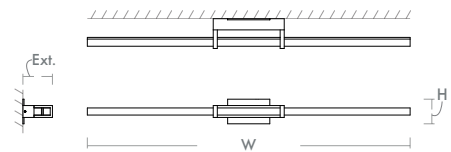

WAND Vanity

3-56-xx

oxygen

FIXTURE TYPE _____ LOCATION _____
 PROJECT _____ DATE _____

-15 Black

-24 Satin Nickel

-40 Aged Brass

LIGHT SOURCE 1x 37.0W LED, 3000K, CRI 90
LUMINAIRE POWER 43.2W Input Power at 120V
RATED LIFE 60000 hr RL
OPTIONAL COLOR TEMPERATURES 3000K Only
LUMEN OUTPUT Delivered: 3049 lm (LM-79)
INPUT VOLTAGE 120V & 277V AC, 50/60Hz
DRIVER OUTPUT* 44.1W max power @1050mA
DIMMING TRIAC and ELV dimming at 120V AC;
 0-10V dimming, 100% to 1% current output
CONSTRUCTION Cold Rolled Steel Housing
DIFFUSER - Matte White Acrylic
FINISHES Black (-15), Satin Nickel (-24), Aged Brass (-40)
MOUNTING With Small Backplate - 2"x3" J-Box, 4" Square J-Box w/ single device mud ring
With Large Backplate - 2"x3" J-Box, 4" Octagonal J-Box
STANDARDS cUL Damp Listed, ADA Compliant, Conforms to UL STD 1598, Certified CAN/CSA STD C22.2 No 250.0.

* 600-1200mA programmable driver, 50.4W max power @1200mA

DIMENSIONS

W: 36.38"
H: 2.75" with Small Backplate
 4.75" with Large Backplate
Ext: 3.33"
M.C: 18.19" From side of fixture

Order example for standard fixture:
3-56-24 (x-xxx: LED Sequence # / -xx: Finish)